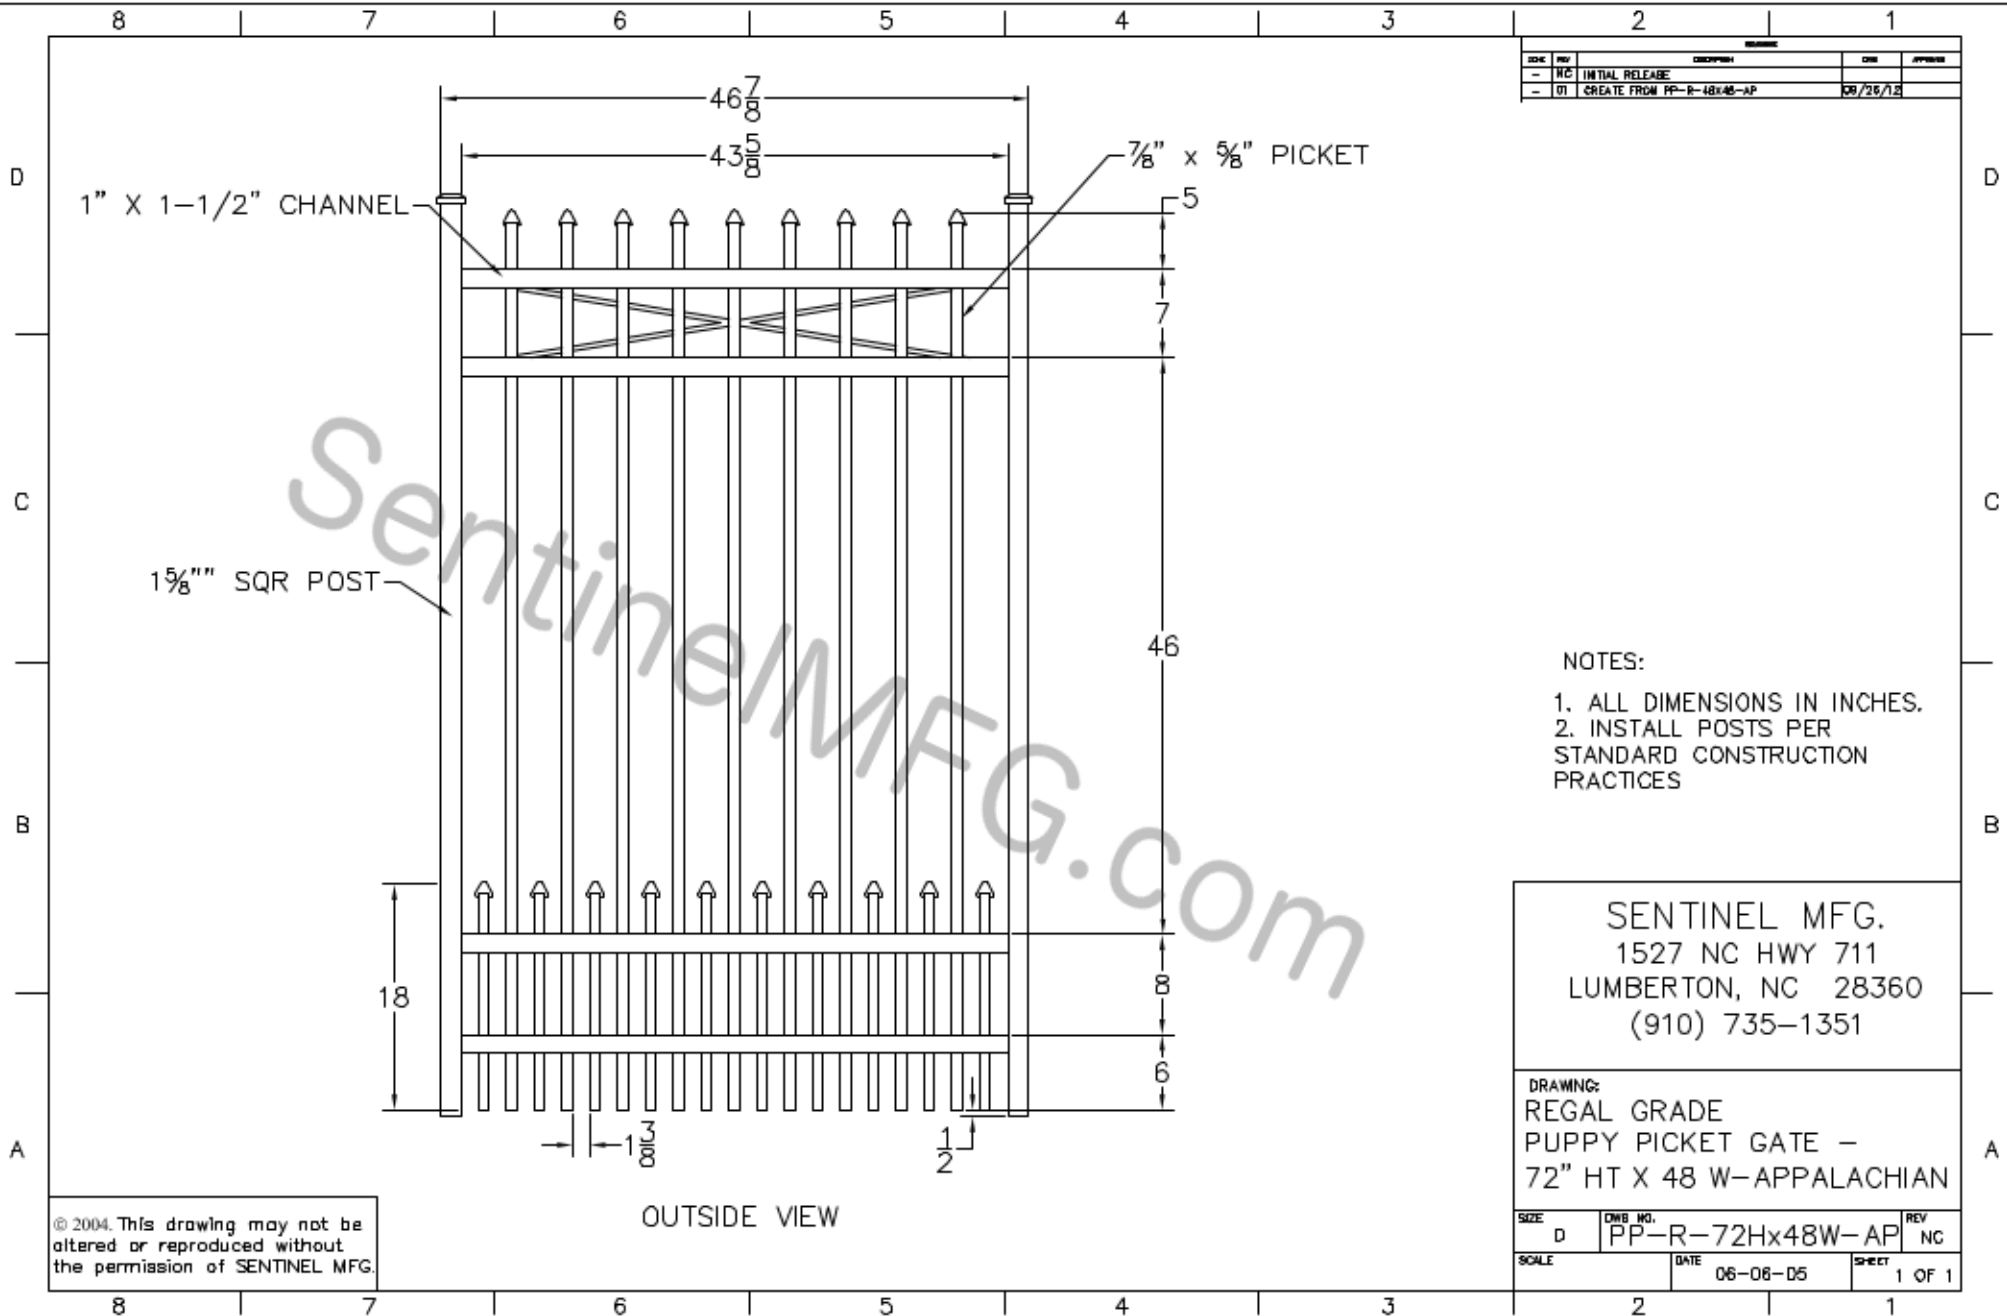

SIZE	REV	DESCRIPTION	DATE	APPROVED
-	NC	INITIAL RELEASE		
-	01	CREATE FROM PP-R-48x48-AP	08/26/12	

- NOTES:
1. ALL DIMENSIONS IN INCHES.
  2. INSTALL POSTS PER STANDARD CONSTRUCTION PRACTICES

SENTINEL MFG.  
 1527 NC HWY 711  
 LUMBERTON, NC 28360  
 (910) 735-1351

DRAWING:  
 REGAL GRADE  
 PUPPY PICKET GATE -  
 72" HT X 48 W-APPALACHIAN

© 2004. This drawing may not be altered or reproduced without the permission of SENTINEL MFG.

SIZE	D	QWB NO.	PP-R-72HX48W-AP	REV	NC
SCALE		DATE	06-06-05	SHEET	1 OF 1