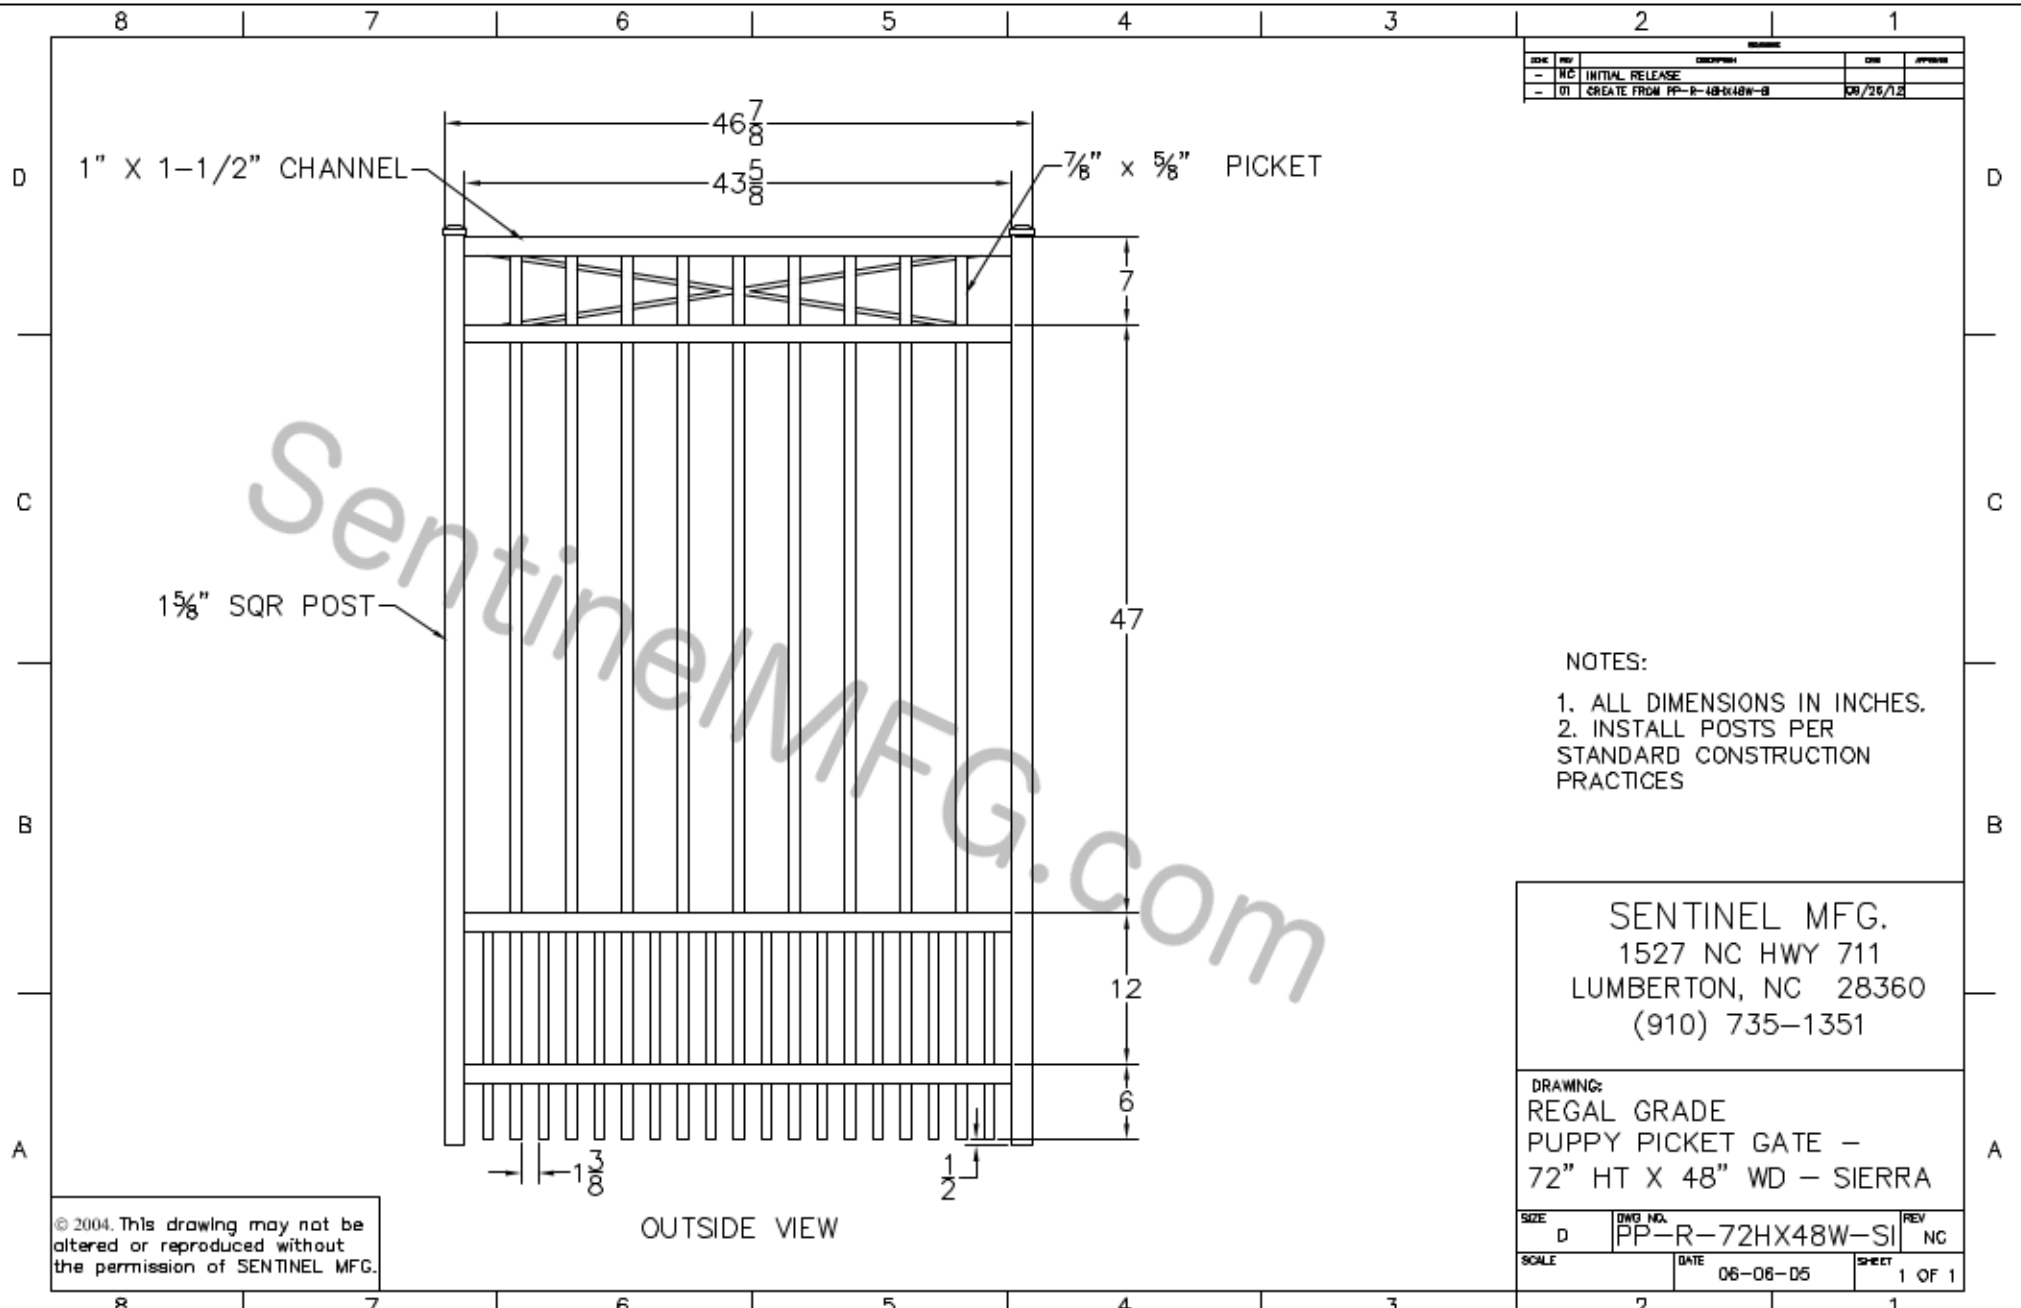

DATE	REV	DESCRIPTION	BY	APPV
-	NC	INITIAL RELEASE		
-	01	CREATE FROM PP-R-48HX48W-SI		06/26/12

1" X 1-1/2" CHANNEL

7/8" x 5/8" PICKET

1 5/8" SQR POST

OUTSIDE VIEW

- NOTES:
1. ALL DIMENSIONS IN INCHES.
 2. INSTALL POSTS PER STANDARD CONSTRUCTION PRACTICES

SENTINEL MFG.
 1527 NC HWY 711
 LUMBERTON, NC 28360
 (910) 735-1351

DRAWING:
 REGAL GRADE
 PUPPY PICKET GATE -
 72" HT X 48" WD - SIERRA

© 2004. This drawing may not be altered or reproduced without the permission of SENTINEL MFG.

SIZE	D	DWG NO.	PP-R-72HX48W-SI	REV	NC
SCALE		DATE	06-06-05	SHEET	1 OF 1