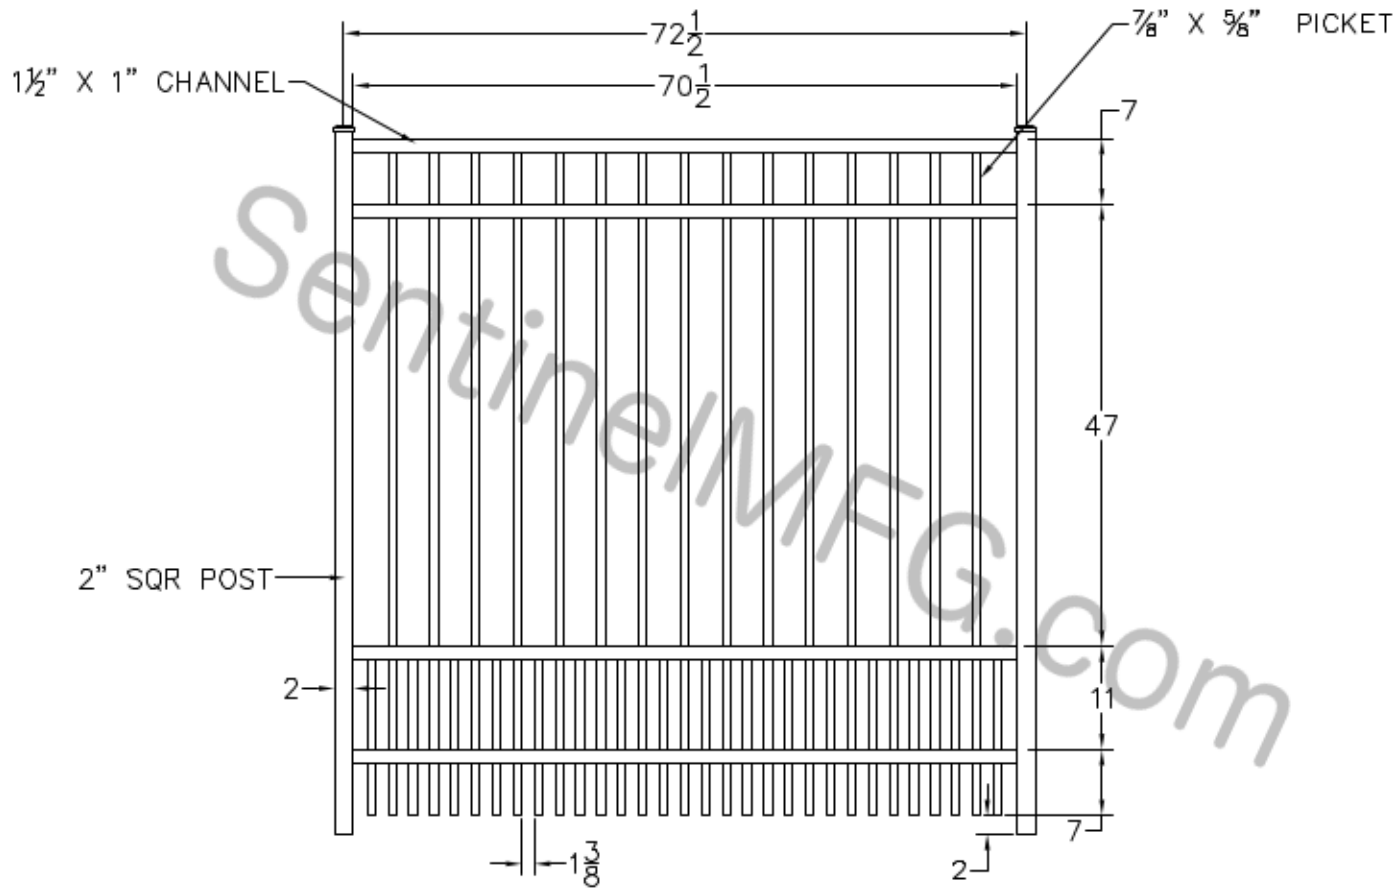

REV	DESCRIPTION	DATE	APP'D
- NC	INITIAL RELEASE		
- 01	CREATE FROM PP-R-48-S	03/17/12	

- NOTES:
1. ALL DIMENSIONS IN INCHES.
 2. INSTALL POSTS PER STANDARD CONSTRUCTION PRACTICES

SENTINEL MFG.
 1527 NC HWY 711
 LUMBERTON, NC 28360
 (910) 735-1351

DRAWING:
 REGAL GRADE
 PUPPY PICKET - 72" HT
 SIERRA

© 2004. This drawing may not be altered or reproduced without the permission of SENTINEL MFG.

SIZE	DWG NO.	REV
D	PP-R-72-SI	NC
SCALE	DATE	SHEET
	03-28-06	1 OF 1