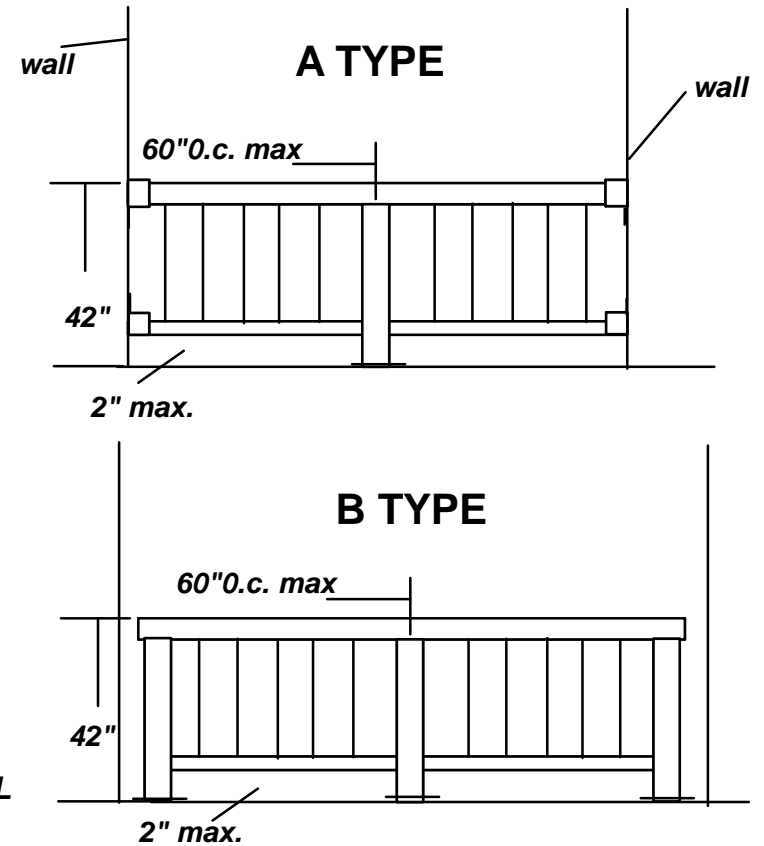

TYPICAL BALCONY/ LANDING RAILING DETAIL

Powder Coated: White, Black
or Dark Bronze AAMA-2604

Please note: all measurements will be field verified and the railing system is fully welded.

Sentinel Fence, LLC.
Archdale, NC