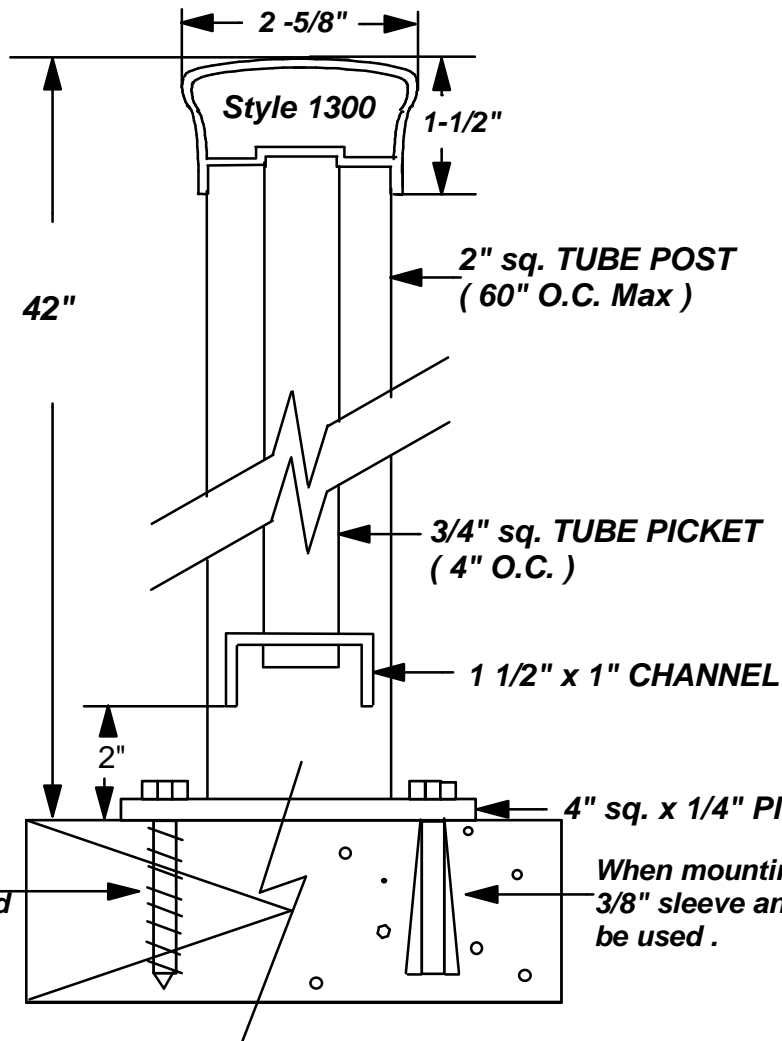

TYPICAL BALCONY/ LANDING RAILING DETAIL

Powder Coated: White, Black
or Dark Bronze AAMA-2604

Please note: all measurements will be field verified and the railing system is fully welded.

Sentinel Fence, LLC.
Archdale, NC