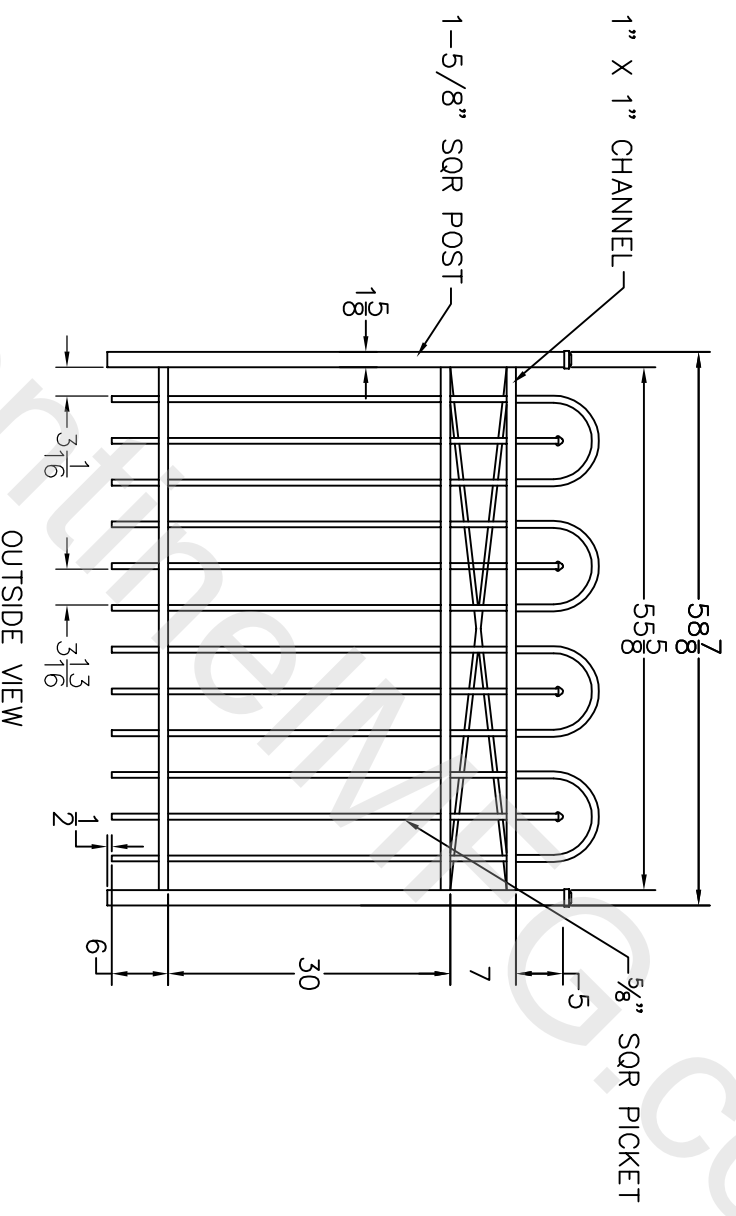

REV	DESCRIPTION	DATE	APPROVED
01	INITIAL RELEASE	07/19/12	
02	REVISE CO. NAME, REMOVE INSIDE VIEW.	03/20/13	
03	CREATE FROM 48X48 GATE		

OUTSIDE VIEW

NOTES:

1. ALL DIMENSIONS IN INCHES.
2. INSTALL POSTS PER STANDARD CONSTRUCTION PRACTICES

© 2009. This drawing may not be altered or reproduced without the permission of SENTINEL MFG.

SENTINEL MFG.
 1527 NC HWY 711
 LUMBERTON, NC 28360
 (910) 735-1351

DRAWING:
 ELEGANT ARCH GATE--
 48" HT X 60" WD

SIZE	DWG NO.	REV
D	EA-48HX60W	NC
SCALE	DATE	SHEET
	12-02-09	1 OF 1