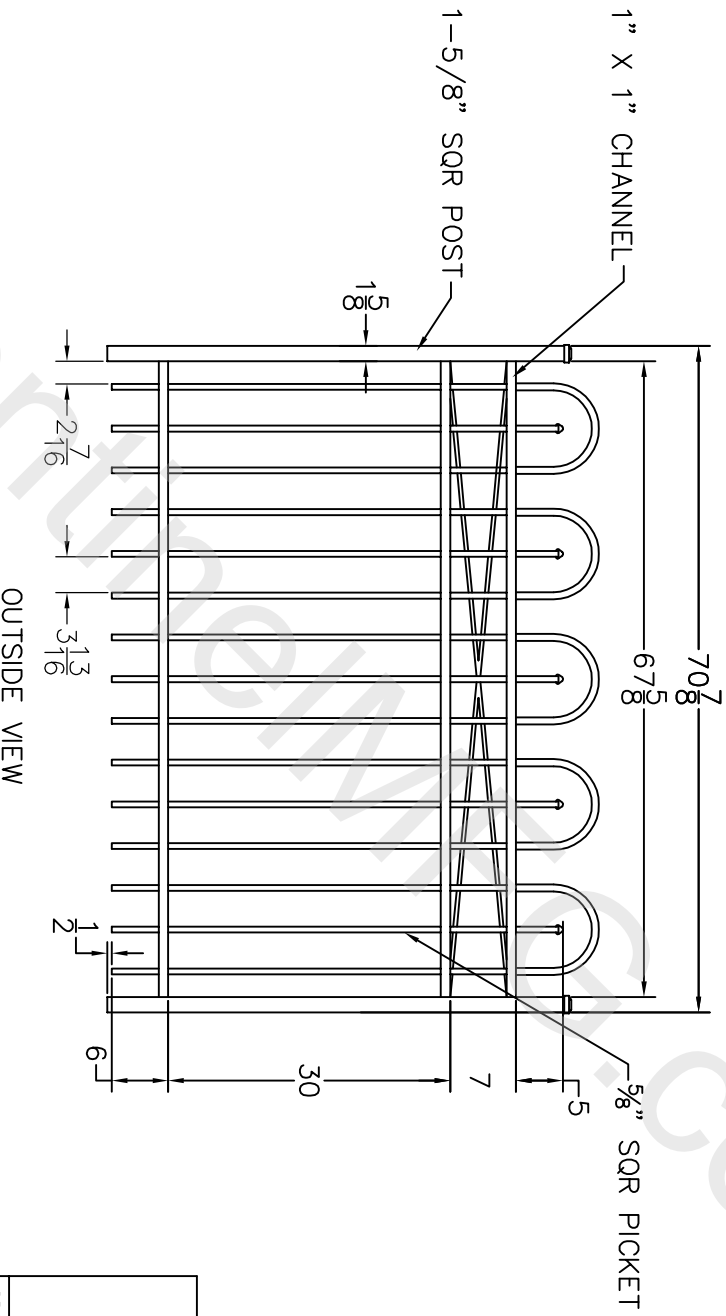

REV	DESCRIPTION	DATE	APPROVED
01	INITIAL RELEASE	07/19/12	
02	REVISE CO. NAME, REMOVE INSIDE VIEW.	03/20/13	
03	CREATE FROM 48X48 GATE		

OUTSIDE VIEW

NOTES:

1. ALL DIMENSIONS IN INCHES.
2. INSTALL POSTS PER STANDARD CONSTRUCTION PRACTICES

SENTINEL MFG.
 1527 NC HWY 711
 LUMBERTON, NC 28360
 (910) 735-1351

DRAWING:
 ELEGANT ARCH GATE--
 48"HT X 72" WD

SIZE	DWG NO.	DATE	SHEET	REV
D	EA-48HX72W	12-02-09	1 OF 1	NC
SCALE				

© 2009. This drawing may not be altered or reproduced without the permission of SENTINEL MFG.