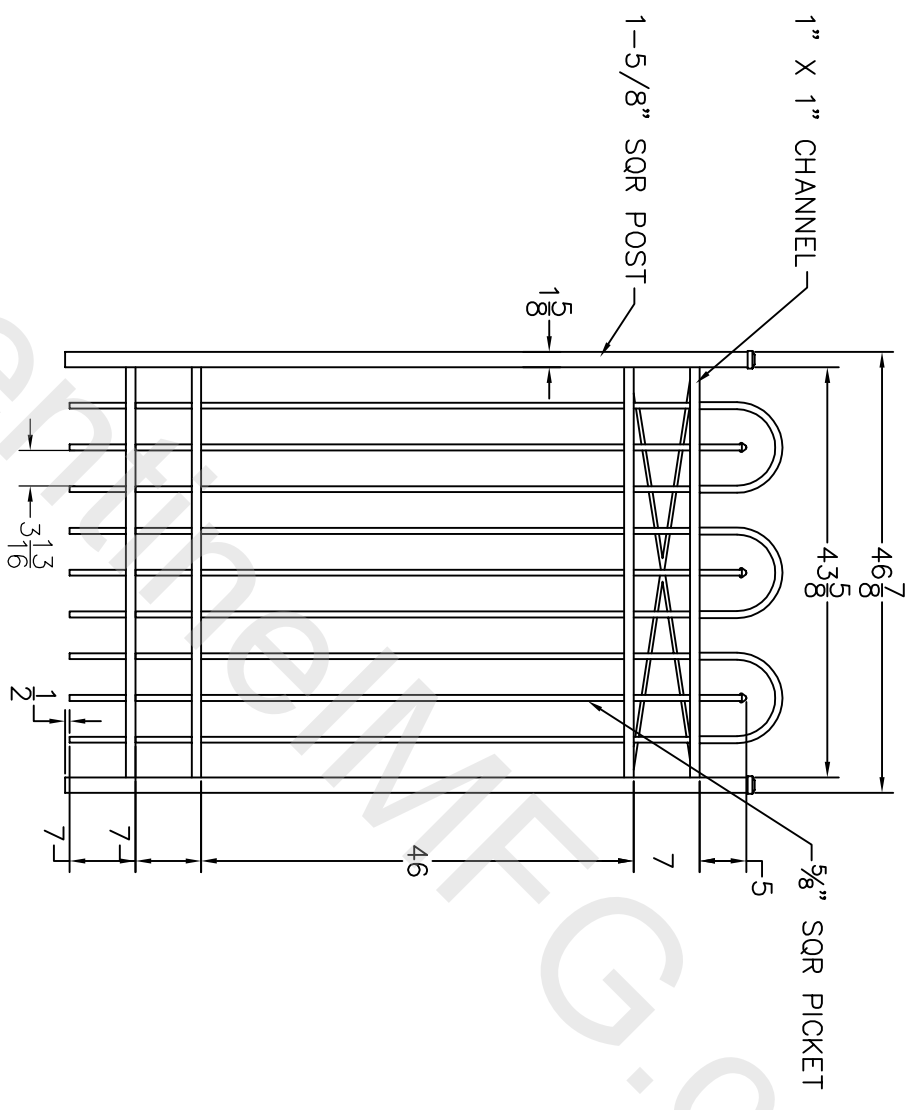

REV	DESCRIPTION	DATE	APPROVED
01	CREATE FROM ELEGANT ARCH 48X48 GATE	03/13/12	
NC	INITIAL RELEASE		
01	CREATE FROM ELEGANT ARCH 48X48 GATE	03/13/12	

OUTSIDE VIEW

- NOTES:
1. ALL DIMENSIONS IN INCHES.
  2. INSTALL POSTS PER STANDARD CONSTRUCTION PRACTICES

SENTINEL MFG.  
 1527 NC HWY 711  
 LUMBERTON, NC 28360  
 (910) 735-1351

DRAWING:  
 ELEGANT ARCH GATE--  
 72"HT X 48" WD

SIZE	DWG NO.	REV
D	EA-72HX48W	NC
SCALE	DATE	SHEET
	12-02-09	1 OF 1

© 2009. This drawing may not be altered or reproduced without the permission of SENTINEL MFG.