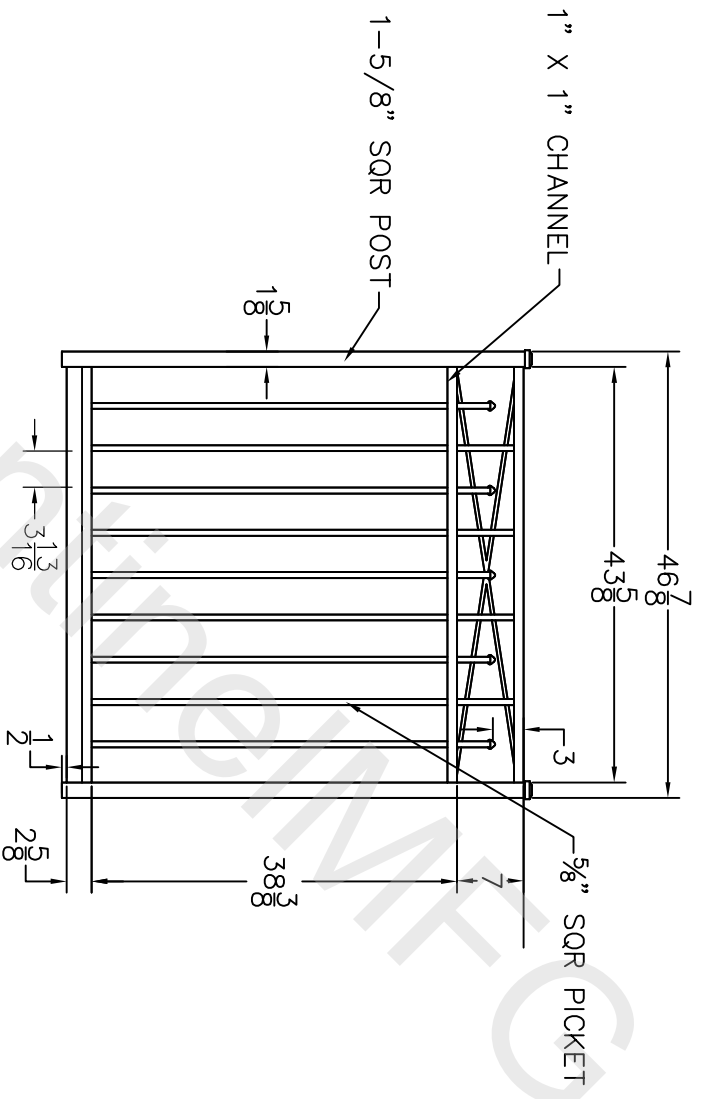

DATE	REV	DESCRIPTION	DATE	APPROVED
03/15/12	01	INITIAL RELEASE CREATED FROM 48X48 DR GATE		

OUTSIDE VIEW

© 2005. This drawing may not be altered or reproduced without the permission of SENTINEL MFG.

- NOTES:
1. ALL DIMENSIONS IN INCHES.
  2. INSTALL POSTS PER STANDARD CONSTRUCTION PRACTICES

SENTINEL MFG.  
 1527 NC HWY 711  
 LUMBERTON, NC 28360  
 (910) 735-1351

DRAWING:  
 OUTBACK GATE  
 SUPER HEAVY DUTY  
 48"HT X 48" WD

SIZE	DWG NO.	DATE	SHEET	REV
D	OU-48HX48W-SHD	02-01-12	1 OF 1	NC