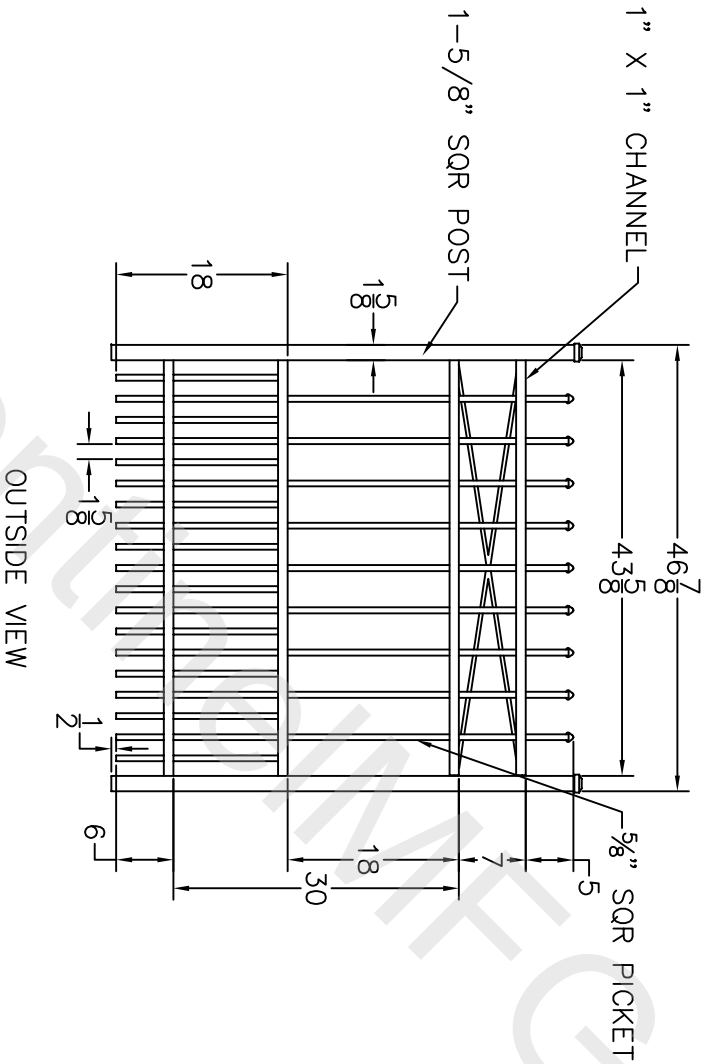

DATE	REV	DESCRIPTION	DATE	APPROVED
03/14/12	01	CREATE FROM STD. GATE AND FENCE		
		INITIAL RELEASE		
		NC		

OUTSIDE VIEW

- NOTES:
1. ALL DIMENSIONS IN INCHES.
 2. INSTALL POSTS PER STANDARD CONSTRUCTION PRACTICES

SENTINEL MFG.
 1527 NC HWY 711
 LUMBERTON, NC 28360
 (910) 735-1351

DRAWING:
 PUPPY PICKET GATE--
 48"HT X 48" WD
 APPALACHIAN TOP
 SIERRA BOTTOM

SIZE	DWG NO.	DATE	REV
D	PP-48HX48W-APSI	03-14-12	1 OF 1
SCALE			